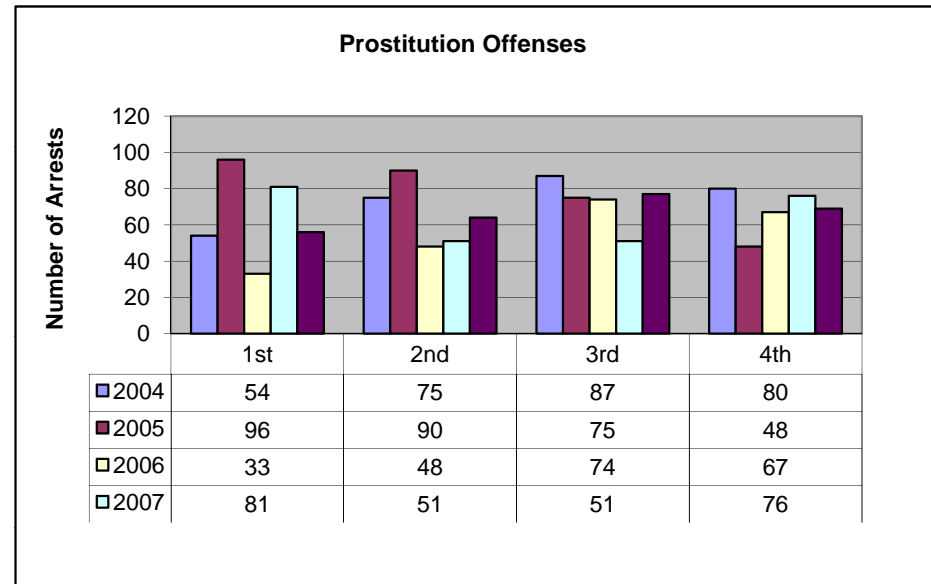

Dayton Southeast Weed and Seed Target Area Graphic Analysis by Quarter and Year

* ZERO "0" VALUES RESULT IN NO BARS DISPLAYED

Dayton Southeast Weed and Seed Target Area

Graphic Analysis by Quarter and Year

* ZERO "0" VALUES RESULT IN NO BARS DISPLAYED

Dayton Southeast Weed and Seed Target Area Graphic Analysis by Quarter and Year

Dayton Southeast Weed and Seed Target Area

Graphic Analysis by Quarter and Year

* ZERO "0" VALUES RESULT IN NO BARS DISPLAYED