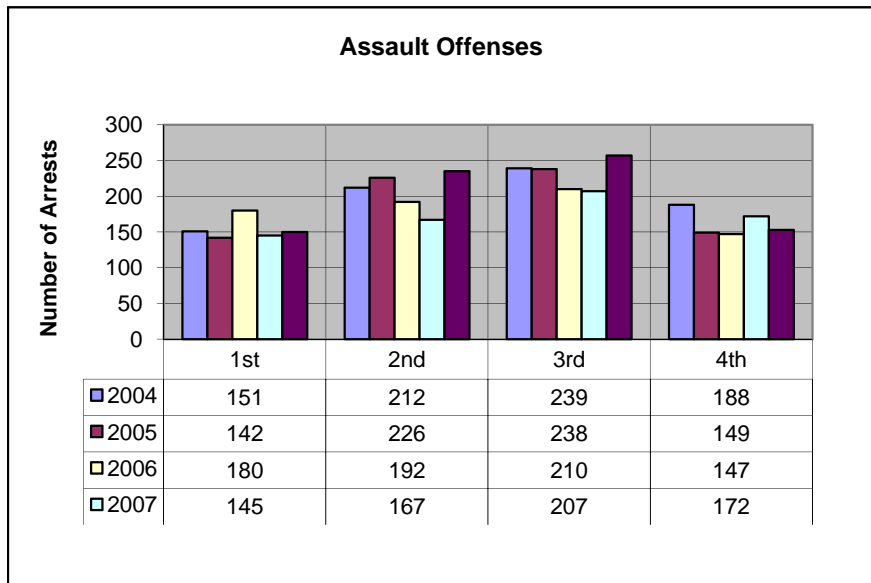

Dayton Southeast Weed and Seed Target Area Graphic Analysis by Quarter and Year

* ZERO "0" VALUES RESULT IN NO BARS DISPLAYED

Dayton Southeast Weed and Seed Target Area

Graphic Analysis by Quarter and Year

* ZERO "0" VALUES RESULT IN NO BARS DISPLAYED

Dayton Southeast Weed and Seed Target Area Graphic Analysis by Quarter and Year

Dayton Southeast Weed and Seed Target Area

Graphic Analysis by Quarter and Year

* ZERO "0" VALUES RESULT IN NO BARS DISPLAYED