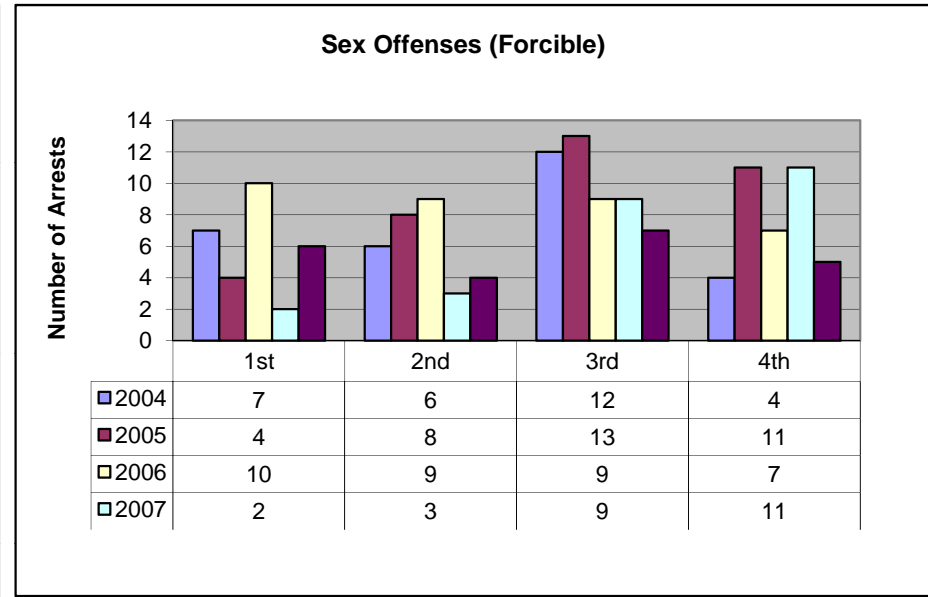

Dayton Southeast Weed and Seed Target Area Graphic Analysis by Quarter and Year

* ZERO "0" VALUES RESULT IN NO BARS DISPLAYED

Dayton Southeast Weed and Seed Target Area

Graphic Analysis by Quarter and Year

* ZERO "0" VALUES RESULT IN NO BARS DISPLAYED

Dayton Southeast Weed and Seed Target Area Graphic Analysis by Quarter and Year

Dayton Southeast Weed and Seed Target Area

Graphic Analysis by Quarter and Year

* ZERO "0" VALUES RESULT IN NO BARS DISPLAYED