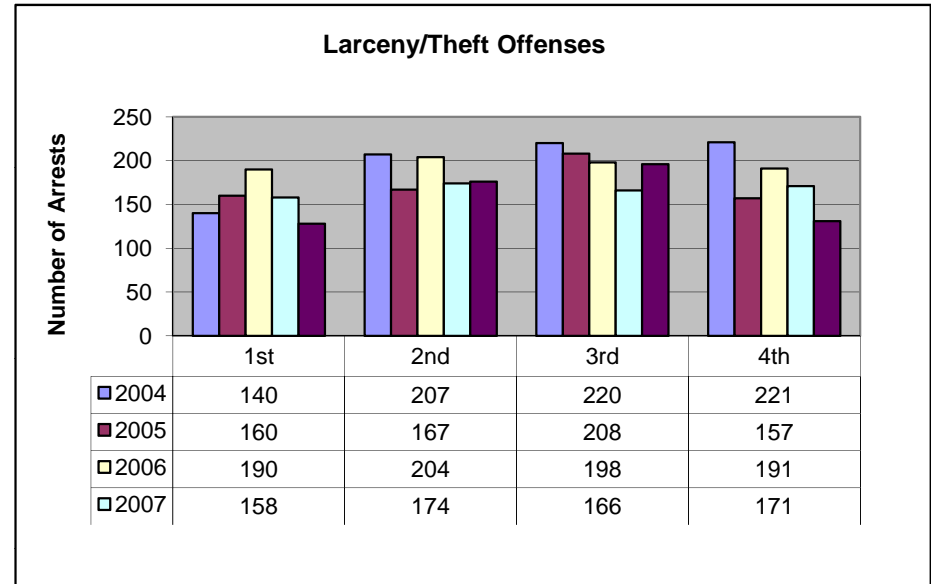

Dayton Southeast Weed and Seed Target Area Graphic Analysis by Quarter and Year

* ZERO "0" VALUES RESULT IN NO BARS DISPLAYED

Dayton Southeast Weed and Seed Target Area

Graphic Analysis by Quarter and Year

* ZERO "0" VALUES RESULT IN NO BARS DISPLAYED

Dayton Southeast Weed and Seed Target Area Graphic Analysis by Quarter and Year

Dayton Southeast Weed and Seed Target Area

Graphic Analysis by Quarter and Year

* ZERO "0" VALUES RESULT IN NO BARS DISPLAYED