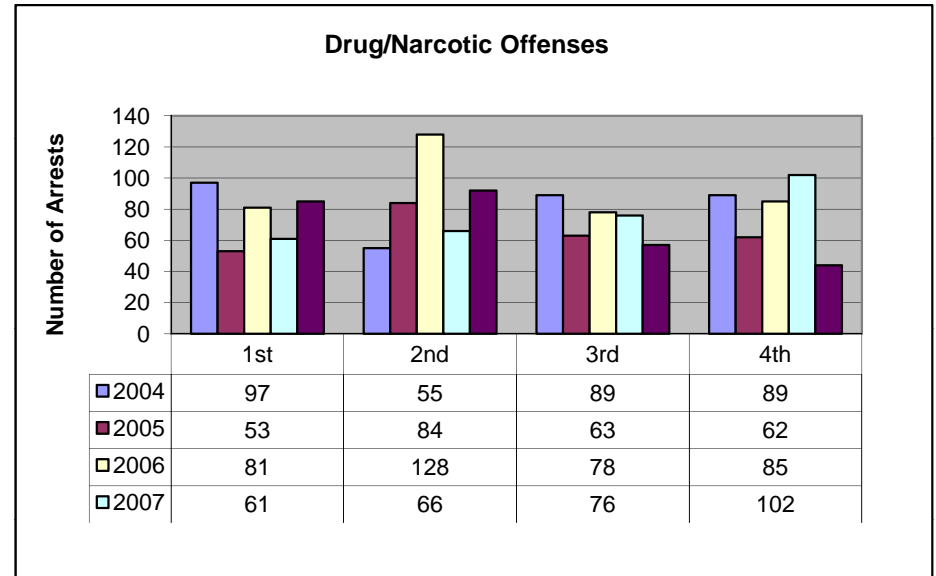

Dayton Southeast Weed and Seed Target Area Graphic Analysis by Quarter and Year

* ZERO "0" VALUES RESULT IN NO BARS DISPLAYED

Dayton Southeast Weed and Seed Target Area

Graphic Analysis by Quarter and Year

* ZERO "0" VALUES RESULT IN NO BARS DISPLAYED

Dayton Southeast Weed and Seed Target Area Graphic Analysis by Quarter and Year

Dayton Southeast Weed and Seed Target Area

Graphic Analysis by Quarter and Year

* ZERO "0" VALUES RESULT IN NO BARS DISPLAYED