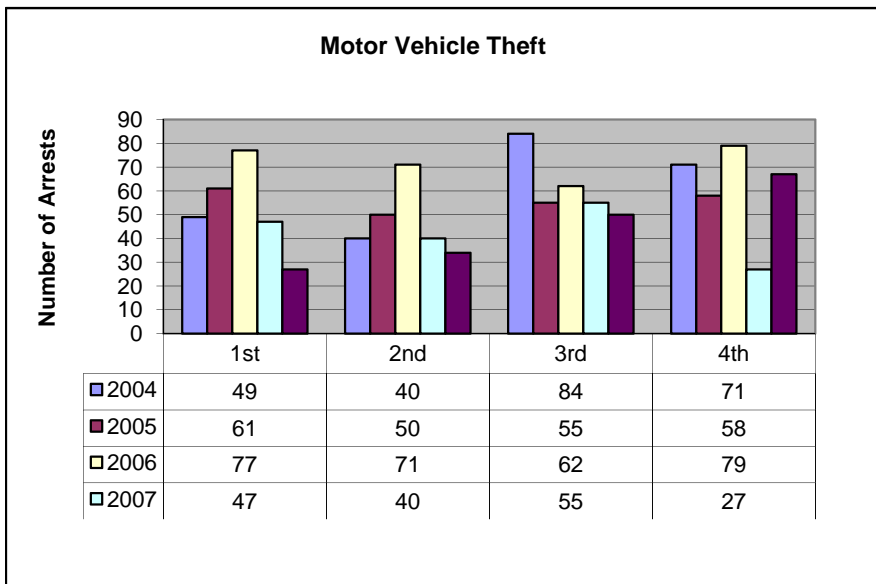

Dayton Southeast Weed and Seed Target Area Graphic Analysis by Quarter and Year

* ZERO "0" VALUES RESULT IN NO BARS DISPLAYED

Dayton Southeast Weed and Seed Target Area

Graphic Analysis by Quarter and Year

* ZERO "0" VALUES RESULT IN NO BARS DISPLAYED

Dayton Southeast Weed and Seed Target Area Graphic Analysis by Quarter and Year

Dayton Southeast Weed and Seed Target Area

Graphic Analysis by Quarter and Year

* ZERO "0" VALUES RESULT IN NO BARS DISPLAYED