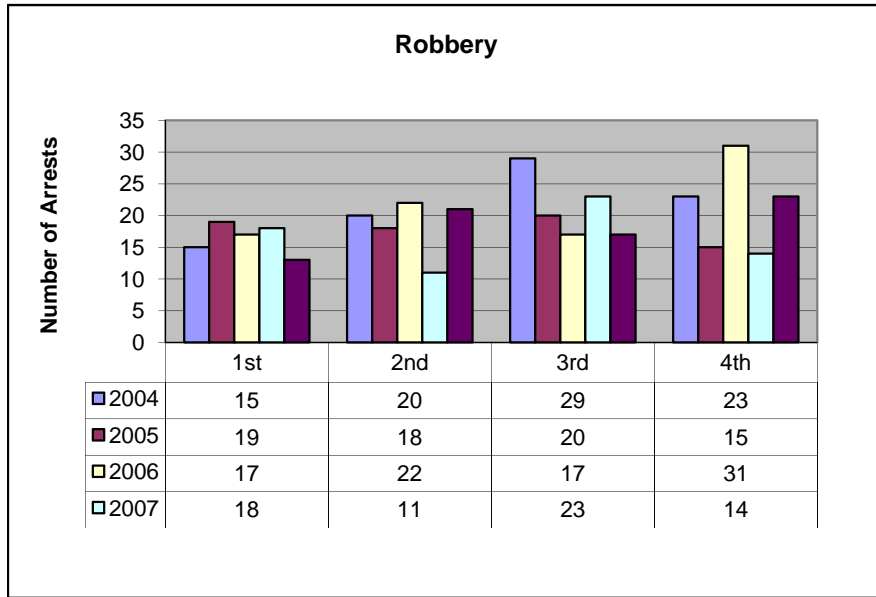

Dayton Southeast Weed and Seed Target Area Graphic Analysis by Quarter and Year

* ZERO "0" VALUES RESULT IN NO BARS DISPLAYED

Dayton Southeast Weed and Seed Target Area

Graphic Analysis by Quarter and Year

* ZERO "0" VALUES RESULT IN NO BARS DISPLAYED

Dayton Southeast Weed and Seed Target Area Graphic Analysis by Quarter and Year

Dayton Southeast Weed and Seed Target Area

Graphic Analysis by Quarter and Year

* ZERO "0" VALUES RESULT IN NO BARS DISPLAYED