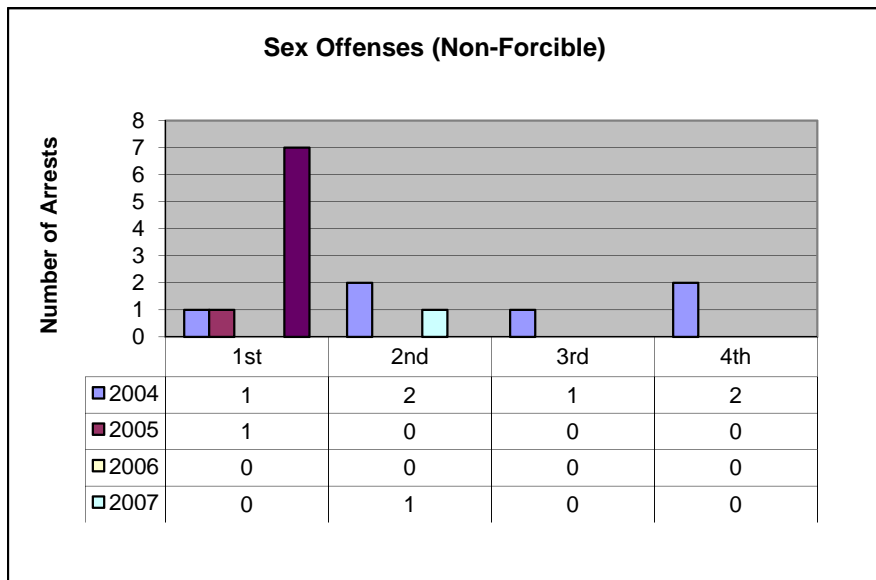

Dayton Southeast Weed and Seed Target Area Graphic Analysis by Quarter and Year

* ZERO "0" VALUES RESULT IN NO BARS DISPLAYED

Dayton Southeast Weed and Seed Target Area

Graphic Analysis by Quarter and Year

* ZERO "0" VALUES RESULT IN NO BARS DISPLAYED

Dayton Southeast Weed and Seed Target Area Graphic Analysis by Quarter and Year

Dayton Southeast Weed and Seed Target Area

Graphic Analysis by Quarter and Year

* ZERO "0" VALUES RESULT IN NO BARS DISPLAYED