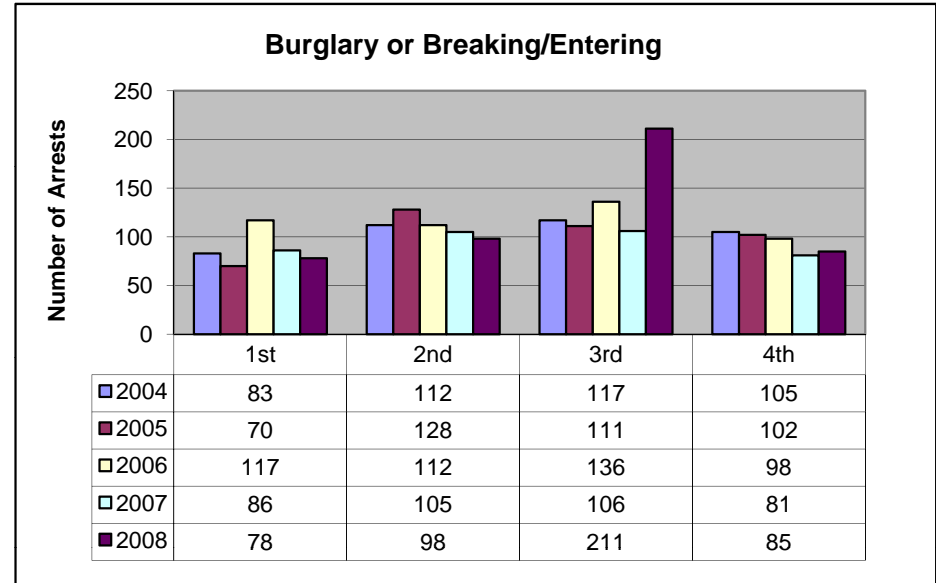

Dayton Southeast Weed and Seed Target Area Graphic Analysis by Quarter and Year

* ZERO "0" VALUES RESULT IN NO BARS DISPLAYED

Dayton Southeast Weed and Seed Target Area

Graphic Analysis by Quarter and Year

* ZERO "0" VALUES RESULT IN NO BARS DISPLAYED

Dayton Southeast Weed and Seed Target Area Graphic Analysis by Quarter and Year

Dayton Southeast Weed and Seed Target Area

Graphic Analysis by Quarter and Year

* ZERO "0" VALUES RESULT IN NO BARS DISPLAYED