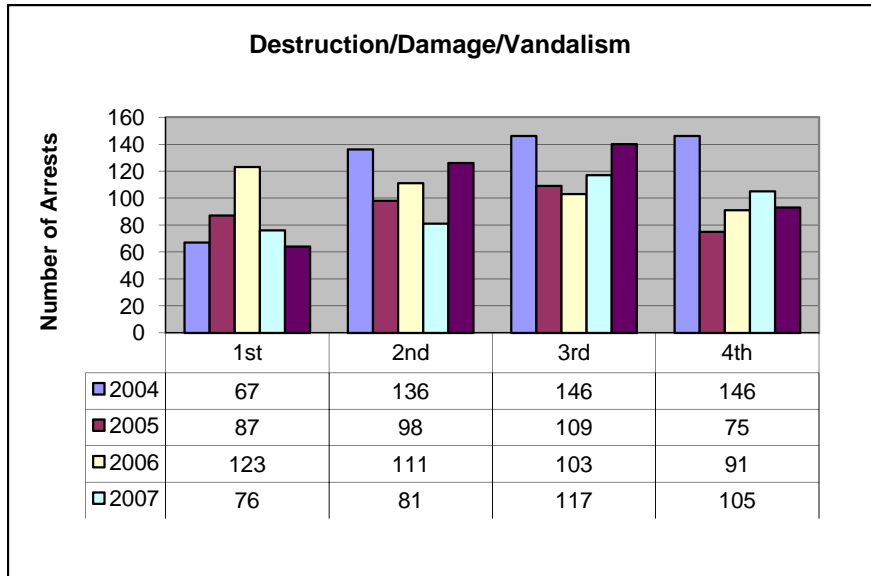

Dayton Southeast Weed and Seed Target Area Graphic Analysis by Quarter and Year

* ZERO "0" VALUES RESULT IN NO BARS DISPLAYED

Dayton Southeast Weed and Seed Target Area

Graphic Analysis by Quarter and Year

* ZERO "0" VALUES RESULT IN NO BARS DISPLAYED

Dayton Southeast Weed and Seed Target Area Graphic Analysis by Quarter and Year

Dayton Southeast Weed and Seed Target Area

Graphic Analysis by Quarter and Year

* ZERO "0" VALUES RESULT IN NO BARS DISPLAYED