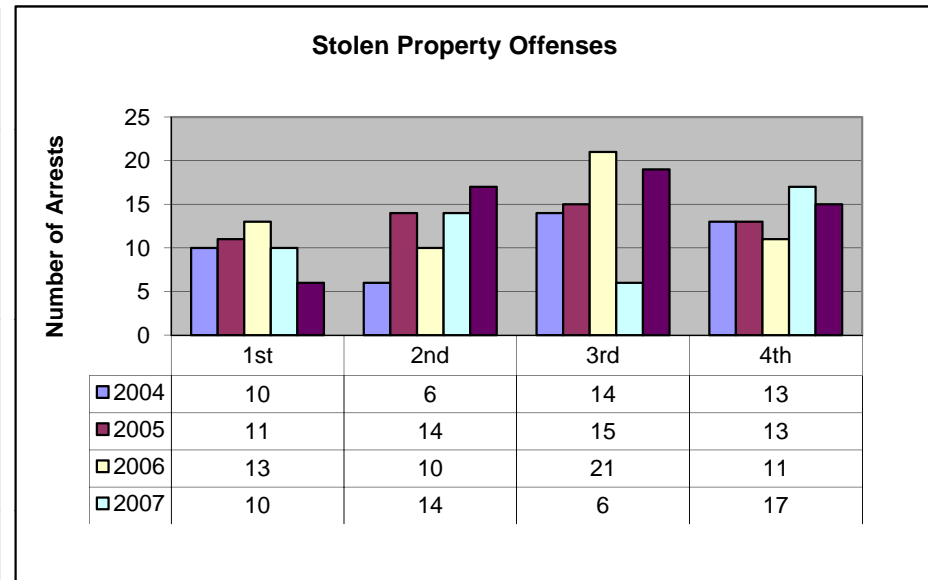

Dayton Southeast Weed and Seed Target Area Graphic Analysis by Quarter and Year

* ZERO "0" VALUES RESULT IN NO BARS DISPLAYED

Dayton Southeast Weed and Seed Target Area

Graphic Analysis by Quarter and Year

* ZERO "0" VALUES RESULT IN NO BARS DISPLAYED

Dayton Southeast Weed and Seed Target Area Graphic Analysis by Quarter and Year

Dayton Southeast Weed and Seed Target Area

Graphic Analysis by Quarter and Year

* ZERO "0" VALUES RESULT IN NO BARS DISPLAYED