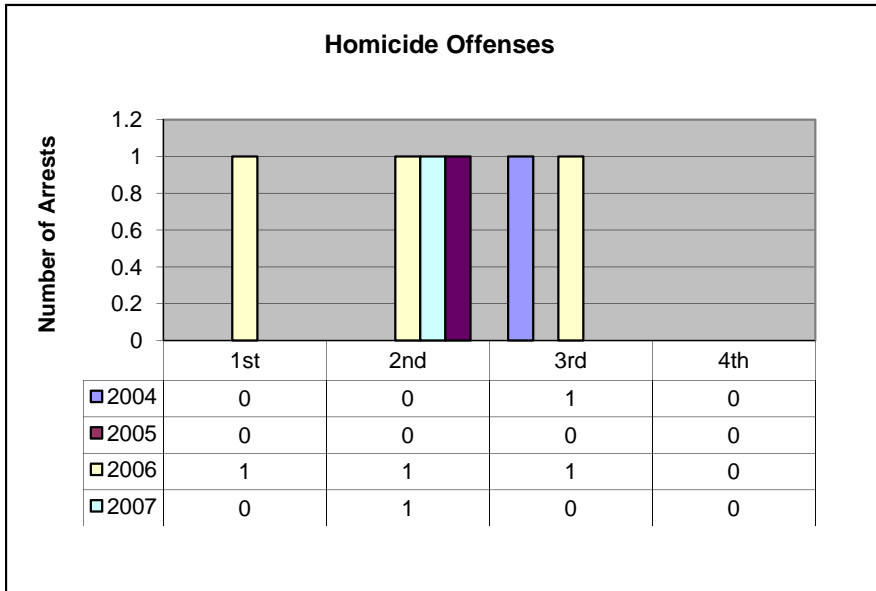

Dayton Southeast Weed and Seed Target Area Graphic Analysis by Quarter and Year

* ZERO "0" VALUES RESULT IN NO BARS DISPLAYED

Dayton Southeast Weed and Seed Target Area

Graphic Analysis by Quarter and Year

* ZERO "0" VALUES RESULT IN NO BARS DISPLAYED

Dayton Southeast Weed and Seed Target Area Graphic Analysis by Quarter and Year

Dayton Southeast Weed and Seed Target Area

Graphic Analysis by Quarter and Year

* ZERO "0" VALUES RESULT IN NO BARS DISPLAYED